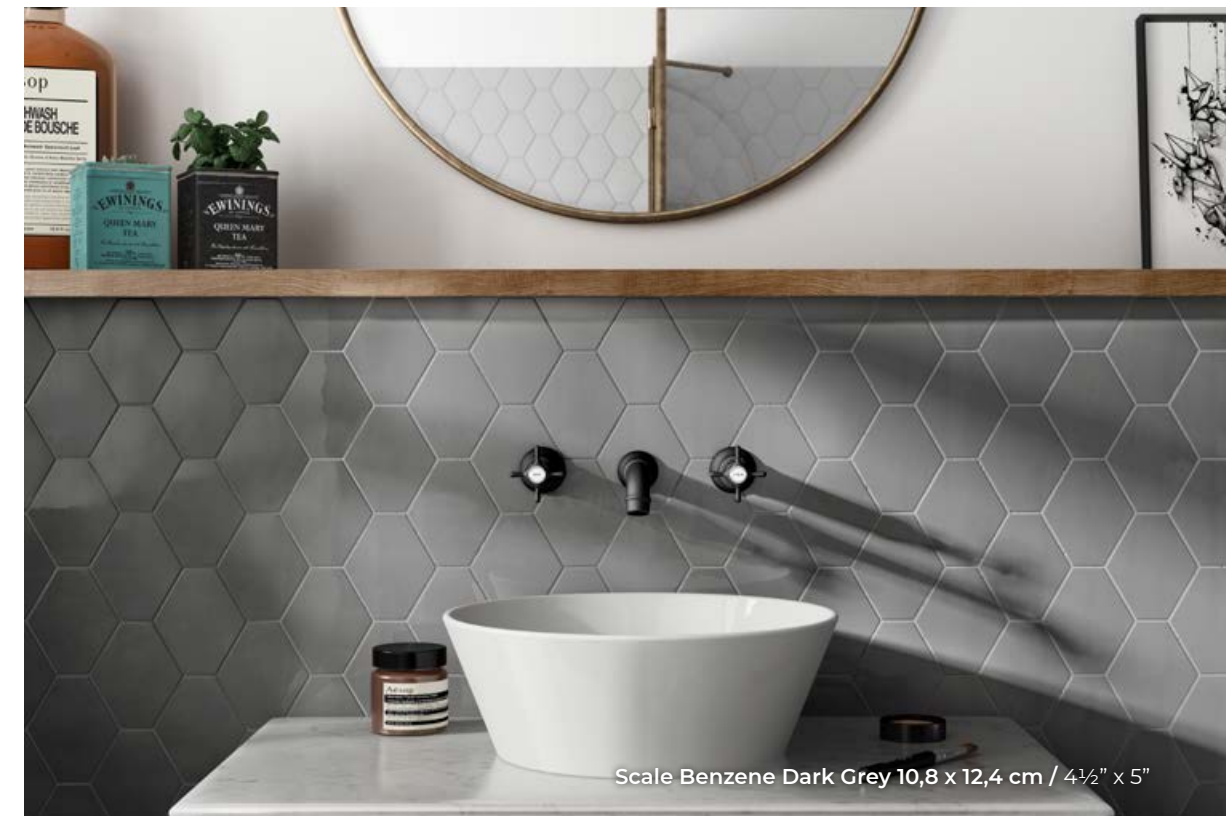

Scale Fan Mint 10,6 x 12 cm / 4" x 5"

¡Atención! Los colores **Electric Blue** y **Metallic** están fabricados usando esmaltes especiales con **tendencia a tener un efecto craquelado natural** y baja resistencia a ácidos, bases y productos de limpieza agresivos. **No utilizar productos de limpieza agresivos (como la lejía o el amoníaco).**

Valor de resistencia al rayado (MOHS): no aplicable.

Warning: The **Electric Blue** and **Metallic** colours are made with special glazes that **tend to have a natural crackle effect** and low resistance to acids, alkalis and aggressive cleaning products. **Do not use aggressive cleaning products (like bleach or ammonia).**

Scratch resistance value (MOHS): not applicable.

Achtung! Die Farben **Electric Blue** und **Metallic** werden mit Spezialglasuren hergestellt, die zu einem natürlichen Krakelier-Effekt neigen und nur geringe Beständigkeit gegen Säuren, Basen und aggressive Reinigungsmittel aufweisen. Keine aggressiven Reinigungsmittel (wie Bleichmittel oder Ammoniak) verwenden.

Werte zur Kratzbeständigkeit (MOHS): nicht anwendbar.

Attention ! Les couleurs **Electric Blue** et **Metallic** sont fabriquées en utilisant des émaux spéciaux tendant à avoir un effet craquelé naturel et une faible résistance aux acides, bases et produits nettoyants agressifs. Ne pas utiliser de produits nettoyants agressifs (tels que l'eau de javel ou l'ammoniac).

Valeur de résistance aux rayures (MOHS) : non applicable.

Scale Benzene Dark Grey 10,8 x 12,4 cm / 4½" x 5"